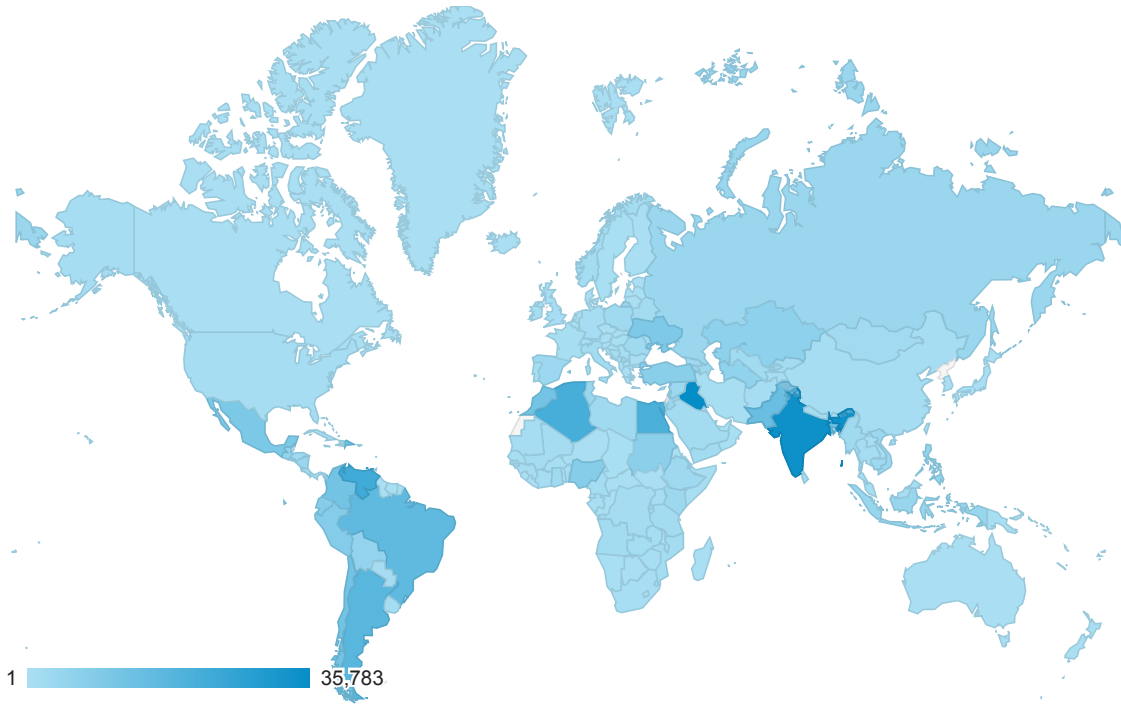

# Monthly RPI Report

Apr 1, 2017 - Apr 30, 2017

 All Users  
 100.00% Sessions

**Monthly RPI Report**

Country	Sessions
	467,746 % of Total: 100.00% (467,746)
1. Iraq	<b>35,783</b> (7.65%)
2. India	<b>33,913</b> (7.25%)
3. Venezuela	<b>22,813</b> (4.88%)
4. Algeria	<b>21,396</b> (4.57%)
5. Egypt	<b>20,862</b> (4.46%)
6. Argentina	<b>17,500</b> (3.74%)
7. Brazil	<b>16,091</b> (3.44%)
8. Bangladesh	<b>14,740</b> (3.15%)
9. Pakistan	<b>14,194</b> (3.03%)
10. Dominican Republic	<b>13,585</b> (2.90%)
11. Chile	<b>12,085</b> (2.58%)
12. Colombia	<b>12,000</b> (2.57%)
13. Morocco	<b>11,975</b> (2.56%)
14. Mexico	<b>9,938</b> (2.12%)
15. Ukraine	<b>9,672</b> (2.07%)

Rank	Country	Percentage
16.	Peru	8,158 (1.74%)
17.	Ecuador	8,024 (1.72%)
18.	Nigeria	8,020 (1.71%)
19.	Turkey	6,955 (1.49%)
20.	Sudan	6,817 (1.46%)
21.	Kazakhstan	5,985 (1.28%)
22.	Turkmenistan	5,461 (1.17%)
23.	Bolivia	5,039 (1.08%)
24.	Guatemala	4,885 (1.04%)
25.	Philippines	4,738 (1.01%)
26.	Indonesia	3,817 (0.82%)
27.	El Salvador	3,816 (0.82%)
28.	Armenia	3,796 (0.81%)
29.	Tunisia	3,677 (0.79%)
30.	Russia	3,524 (0.75%)
31.	Jordan	3,452 (0.74%)
32.	Nicaragua	3,451 (0.74%)
33.	Vietnam	3,239 (0.69%)
34.	Lebanon	3,215 (0.69%)
35.	Spain	3,060 (0.65%)
36.	Syria	3,058 (0.65%)
37.	Kenya	2,906 (0.62%)
38.	Cambodia	2,793 (0.60%)
39.	Azerbaijan	2,572 (0.55%)
40.	Ethiopia	2,555 (0.55%)
41.	Poland	2,376 (0.51%)
42.	Honduras	2,332 (0.50%)
43.	Ghana	2,284 (0.49%)
44.	Libya	2,272 (0.49%)
45.	Romania	2,177 (0.47%)
46.	Myanmar (Burma)	2,099 (0.45%)
47.	Georgia	2,043 (0.44%)
48.	Uzbekistan	1,958 (0.42%)
49.	Palestine	1,847 (0.39%)